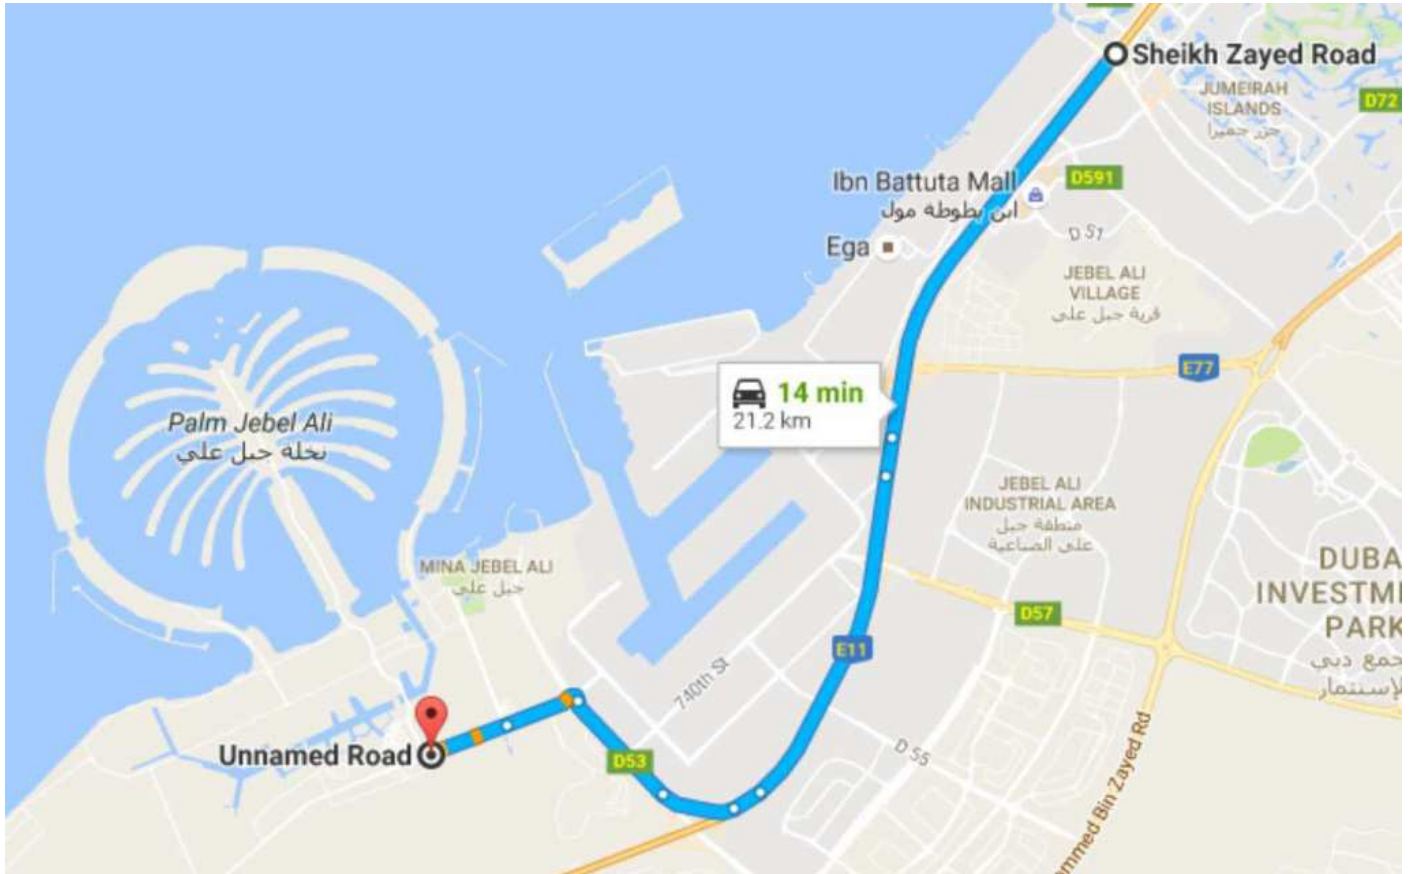

SeaYou Watersports Challenge - 21 October 2016

Directions:

From Dubai Marina: follow the Jebel Ali/Abu Dhabi signboards on Sheikh Zayed Road. Continue straight ahead until you have passed the first entrance of the Jebel Ali Free Zone (JAFZ). Take the exit that directs you to the JAFZ gates 7, 8 and 9 (Exit 13). Follow the road and continue straight through the traffic light intersection until you reach the first roundabout and make a left to the security gate (Ducab tower will be on your right).

Exact location: GPS : N 24° 57' 32.557 - E 55° 1' 8.304

Security gate :

Contact : Basheer AL SALABI - 050 644 8962 - basheer@seayou.ae